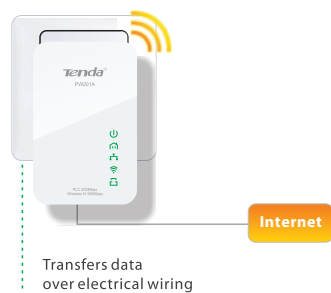

Where there's a mains, there's a WiFi hotspot

Powerline Wireless N300 Extender PW201A

The PW201A Powerline Wireless N300 Extender uses the existing electrical wiring at your home to create a wireless network. It also extends your powerline network to every corner of your house without the mess of cables. Compliant with Homeplug AV and IEEE802.11n standards, this powerline adapter transforms every electrical outlet into a high speed wireless network of up to 300Mbps to access computers, smartphones, game consoles and other WiFi-enabled devices throughout your home. No drilling, no wiring! With the Tenda PW201A, you can build your wireless network with minimum efforts and cost. It's ideal for use in living room and home office.

Transfers data over electrical wiring

No configuration, no wiring

The PW201A enables you to build a wireless network with minimum effort and cost. It extends the Internet connection to every room of the house from your broadband router using the powerline. No more problems with thick walls, WiFi in every room and on every floor of your house.

Quick & Hassle-free to Setup Internet Connection

Just plug a Powerline device that links to a broadband router into the power outlet in one room, and plug the PW201A in any room desired, you can then easily and instantly create a high speed wireless network for sharing by multiple users.